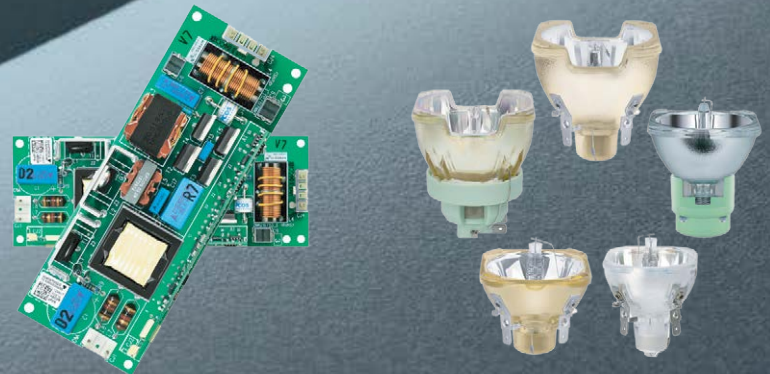

Passion creates the show

SIRIUS HRI® Moving Head Lamps – spectacular, every time

Scan the QR code and find the compatible OSRAM lamp for your lighting fixture:

10 YEARS SIRIUS HRI

Ams OSRAM ENI Sales Team: NORTH INDIA: Rohan Barshikar – 9167058484;
WEST & EAST INDIA: Sagar Dwivedi – 7836996673; SOUTH INDIA: Naveen Kumar – 9985007143